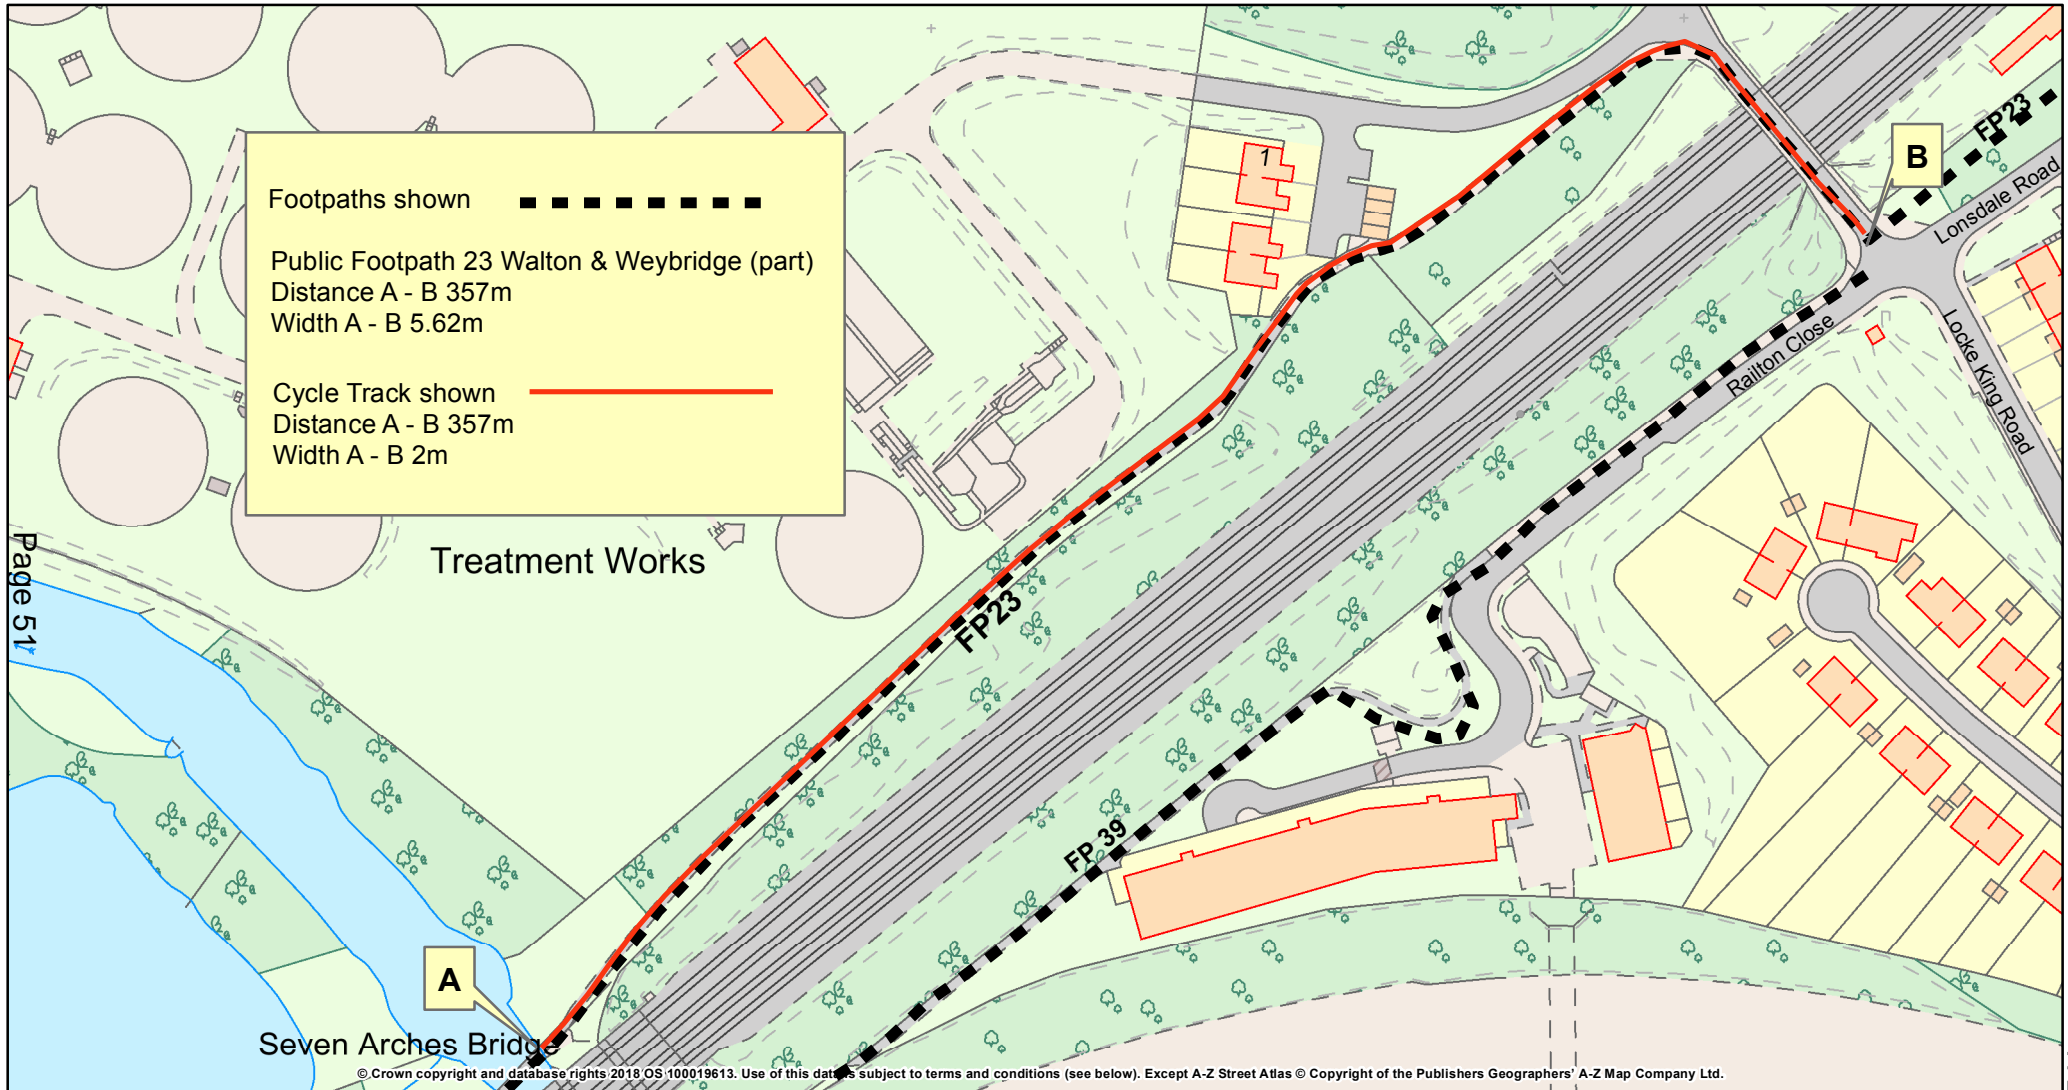

# Cycle Tracks Order

## Public Footpath 23 Walton & Weybridge

1:1,500

0 0.01 0.02 0.03 0.04 km

OS terms & conditions: You are permitted to use this data solely to enable you to respond to, or interact with, the organisation that provided you with the data. You are not permitted to copy, sub-licence, distribute or sell any of this data to third parties in any form.

### Brooklands – Weybridge Station cycle route

Grid Ref at A: 506820 163092  
Date: 23/01/2018  
Drawn by: AW  
Drawing No. 3/1/78/H29A2

ITEM 11

This page is intentionally left blank